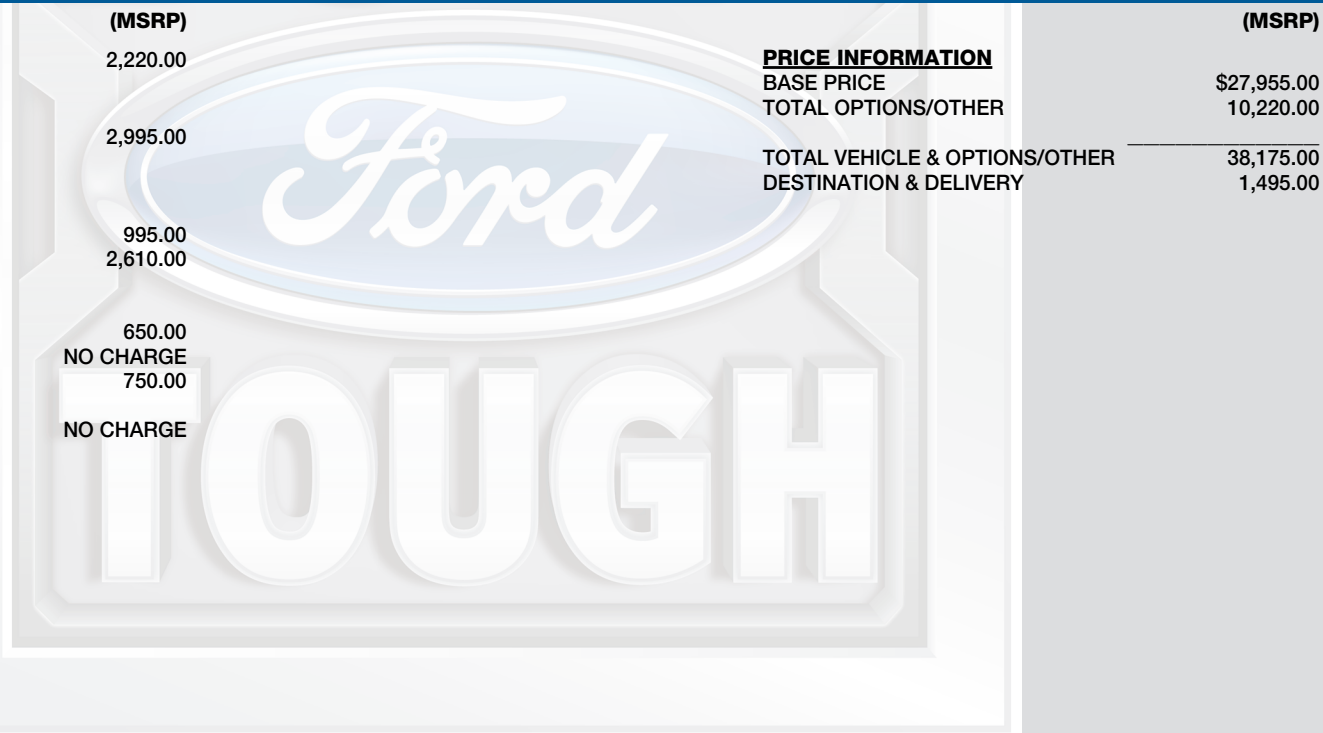

BASE PRICE	\$27,955.00
TOTAL OPTIONS/OTHER	10,220.00
TOTAL VEHICLE & OPTIONS/OTHER	38,175.00
DESTINATION & DELIVERY	1,495.00

(MSRP)

	RAMP ONE	
	RAK6	
	RAMP TWO	
		RAIL
		ITEM #: 41-3358 O/T 1

TOTAL MSRP \$39,670.00