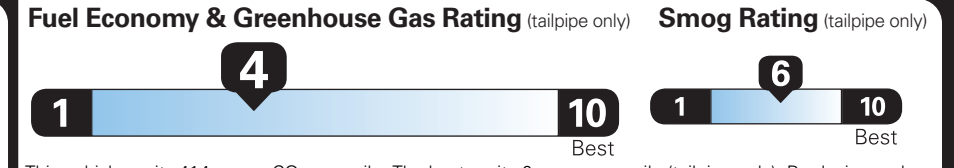

EPA DOT Fuel Economy and Environment

Gasoline Vehicle

Fuel Economy

21 MPG
combined city/hwy

20 city

24 highway

4.8 gallons per 100 miles

Small Pickup Trucks range from 17 to 26 MPG. The best vehicle rates 132 MPGe.

You spend **\$2,500** more in fuel costs over 5 years compared to the average new vehicle.

Annual fuel cost **\$2,100**

This vehicle emits 414 grams CO₂ per mile. The best emits 0 grams per mile (tailpipe only). Producing and distributing fuel also create emissions; learn more at fuelconomy.gov.