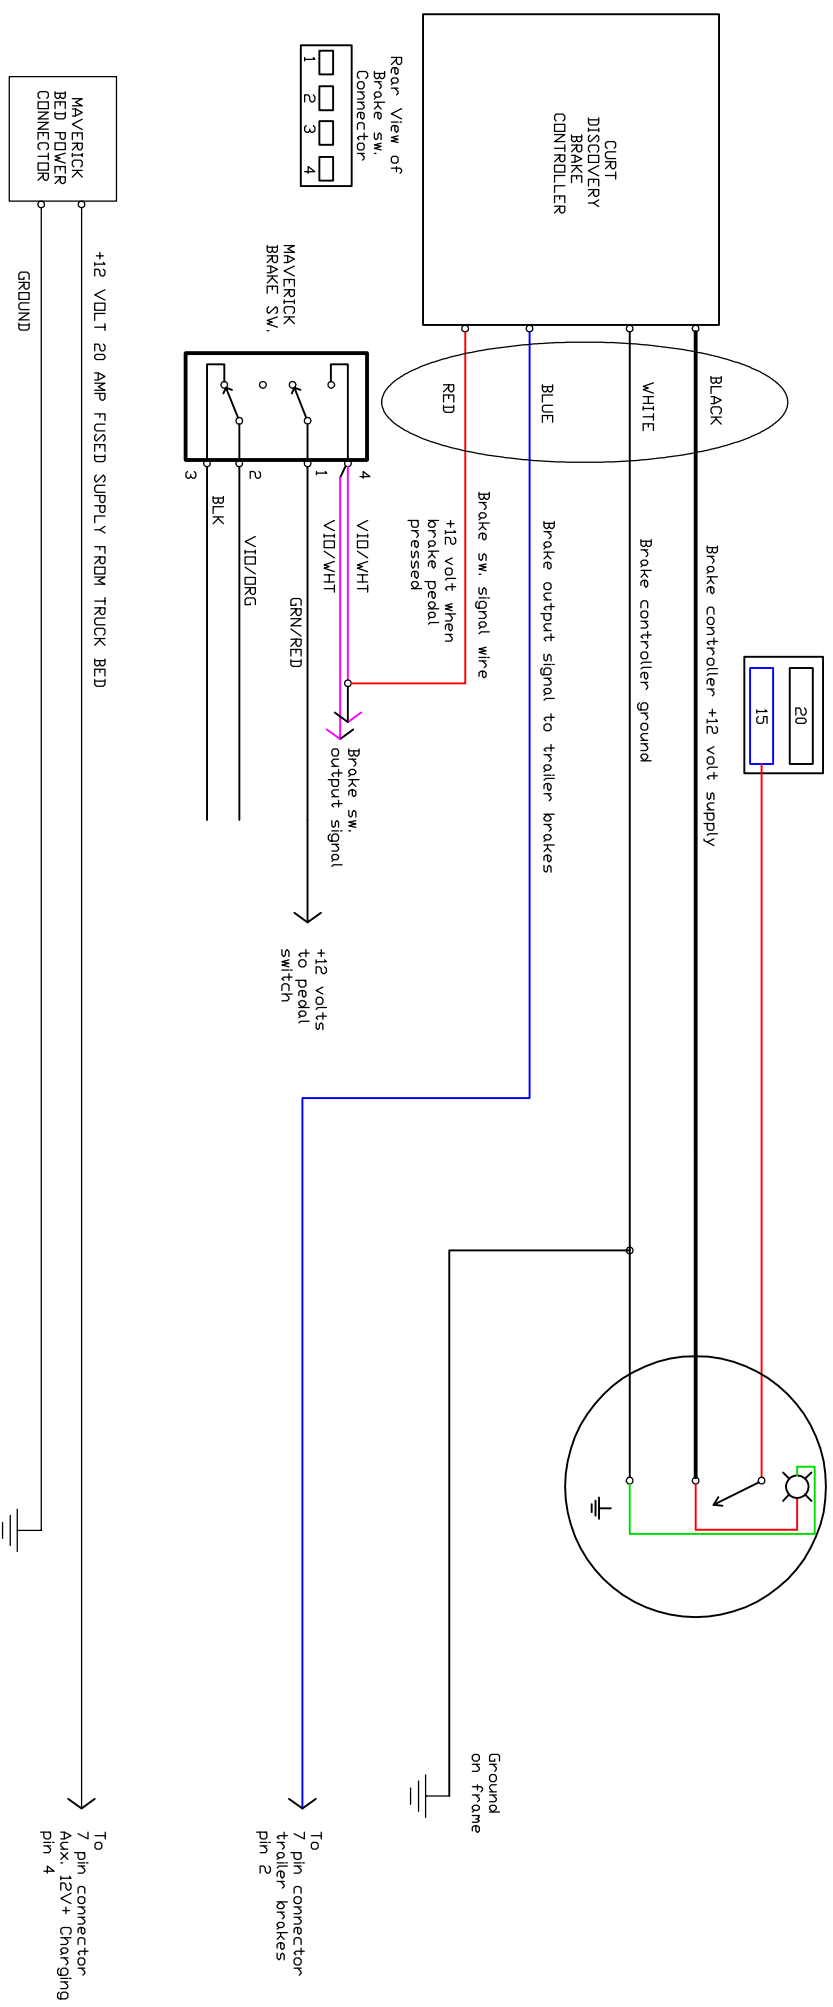

Spare fuse slot 24  
 Added micro 2 add fuse holder  
 In passenger fuse panel  
 for Curt Discovery  
 12 volt supply

Lighted toggle switch  
 rated 20 amps

To 7 pin connector  
 Aux: 12V+ Charging  
 pin 4

To 7 pin connector  
 trailer brakes  
 pin 2

+12 VOLT 20 AMP FUSED SUPPLY FROM TRUCK BED

GROUND

To 7 pin connector  
 Aux: 12V+ Charging  
 pin 4