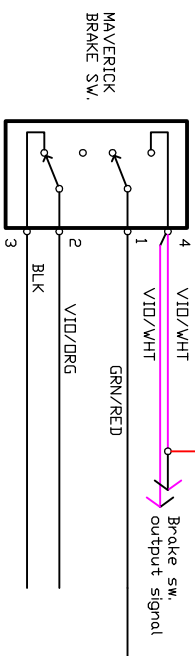

Spare fuse slot 24  
 Added micro 2 add fuse holder  
 In passenger fuse panel  
 for Curt Discovery  
 12 volt supply

Lighted toggle switch  
 rated 20 amps

To 7 pin connector  
 Aux: 12V+ Charging  
 pin 4

To 7 pin connector  
 trailer brakes  
 pin 2

+12 VOLT 20 AMP FUSED SUPPLY FROM TRUCK BED

GROUND

To 7 pin connector  
 Aux: 12V+ Charging  
 pin 4