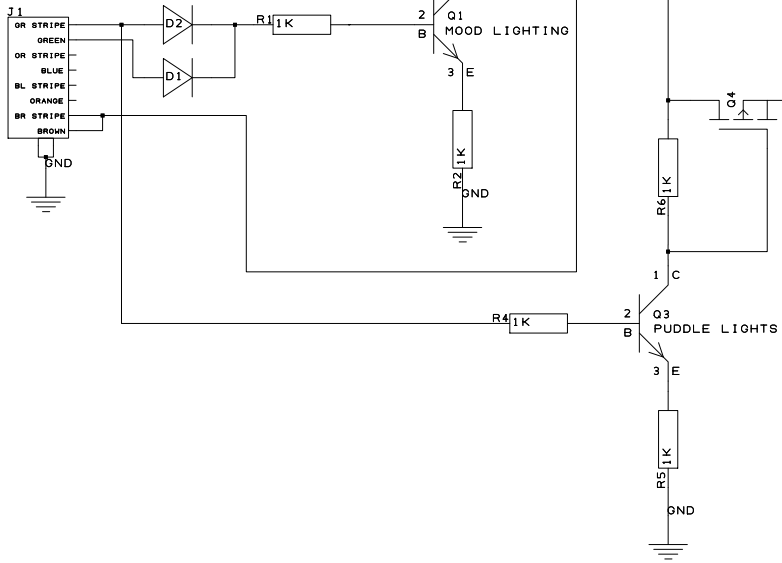

OR STRIPE: DOME LIGHT  
 GREEN: LOW BEAMS  
 BR STRIPE: MOOD OUT  
 BROWN: MOOD OUT

- 1: SYS GND
- 2: MOOD PWR
- 3: PUDDLE PWR
- 4: PUDDLE OUT
- 5: PUDDLE GND
- 6: SYS GND